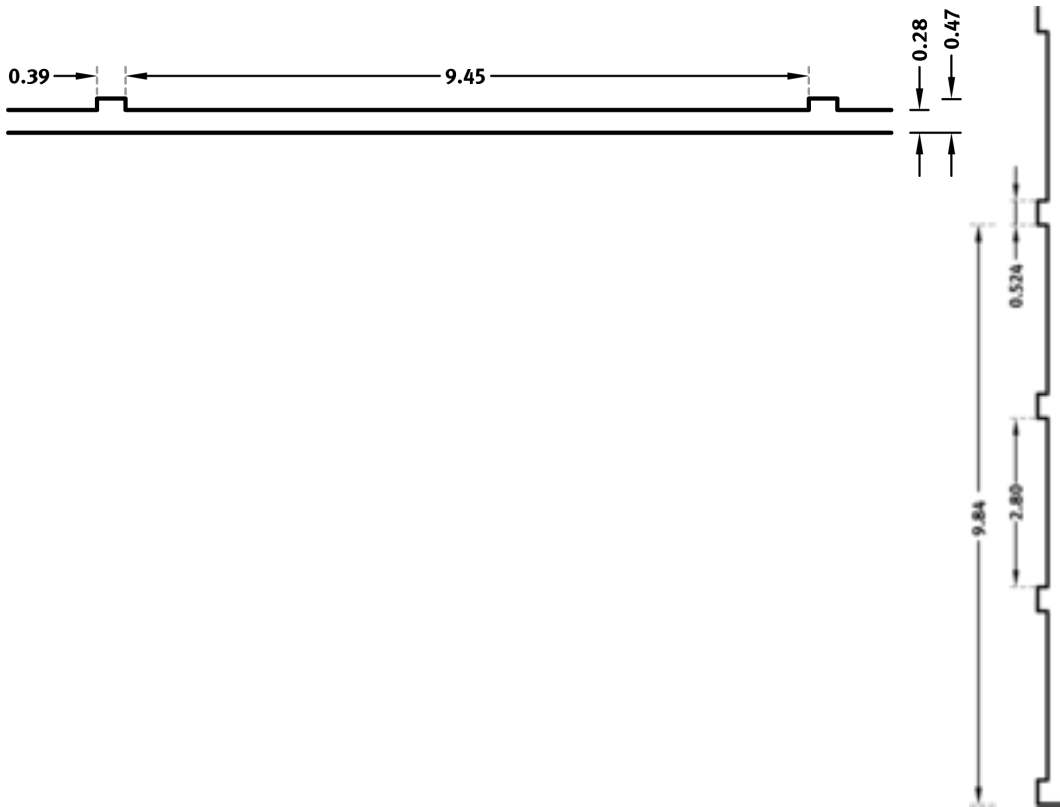

2/99 SALZACH

A horizontally running brickwork pattern in a elegant brick look. The bricks are set in an offset pattern and are separated by 0.39" joints.

DIMENSIONS

Uses	Dimensions (in)	Order Number
100	▲ 78.74 × ► 152.56/162.40*	C 2099
10	-	

* toothed out

100-timer formliners are supplied in an individual dimension within the maximum indicated dimensions.

The specified widths of the 10-timer and 50-timer formliners are a fixed dimension and ensure the continuity of the structure in the case of linear patterns. The longitudinal direction of the pattern is variable and can be ordered from 1 m up to the maximum dimension in 50 cm steps.