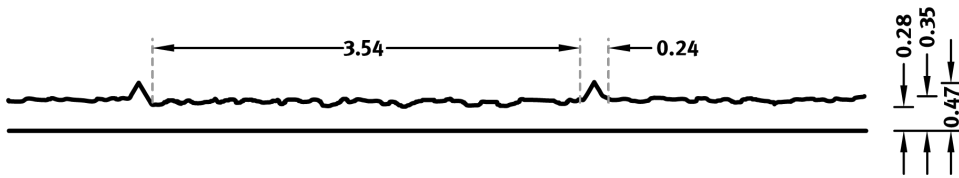

2/74 URAL

A vertically running wood pattern with the appearance of a board with slightly visible grains. The joint width is 0.25".

DIMENSIONS

Uses	Dimensions (in)	Order Number
100	▲ 216.54 × ► 153.54	C 2074
10	-	

100-timer formliners are supplied in an individual dimension within the maximum indicated dimensions.

The specified widths of the 10-timer and 50-timer formliners are a fixed dimension and ensure the continuity of the structure in the case of linear patterns. The longitudinal direction of the pattern is variable and can be ordered from 1 m up to the maximum dimension in 50 cm steps.