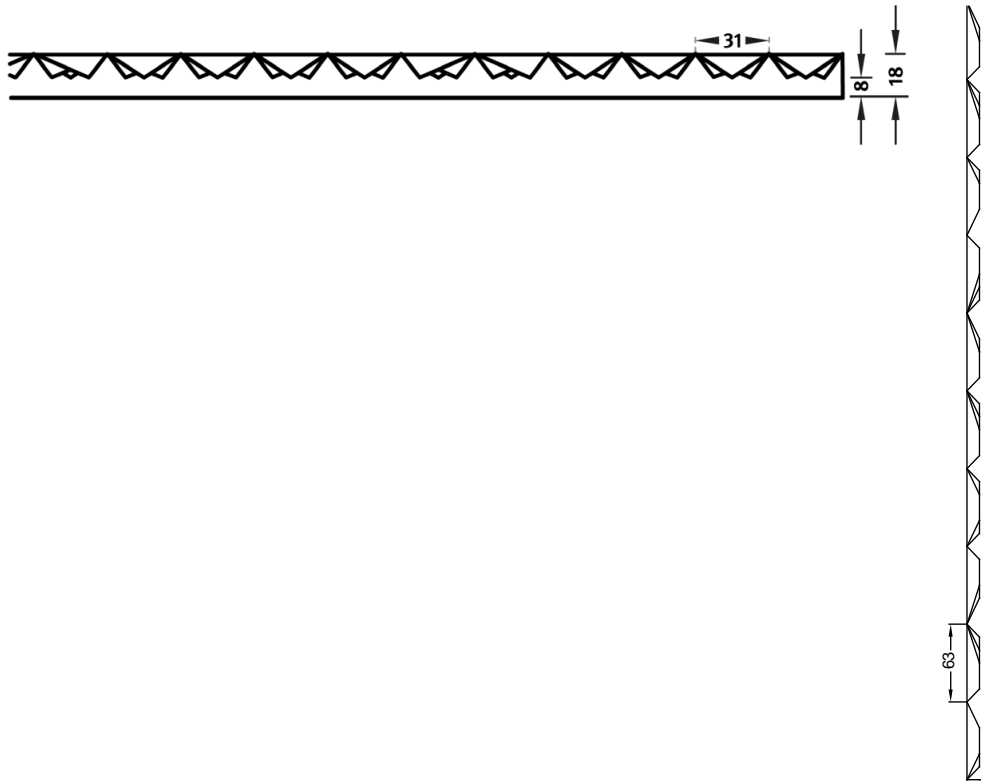

2/257 PYRAMID

A fantasy structure with differently arranged pyramids. The different sizes of the sides create a dynamic overall impression.

DIMENSIONS

Uses	Dimensions (mm)	Order Number
100	▲ 6000 × ► 1000	C2257
50	▲ 6000 × ► 1000	F2257

100-timer formliners are supplied in an individual dimension within the maximum indicated dimensions.

The specified widths of the 10-timer and 50-timer formliners are a fixed dimension and ensure the continuity of the structure in the case of linear patterns. The longitudinal direction of the pattern is variable and can be ordered from 1 m up to the maximum dimension in 10 cm steps.