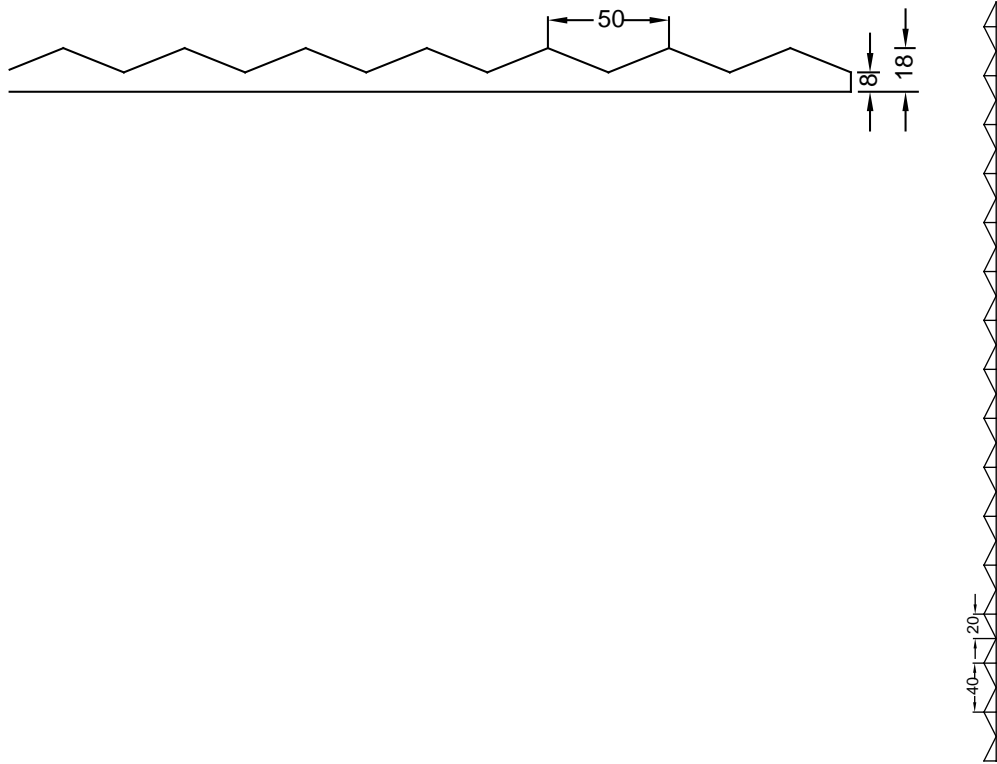

2/256 ORIGAMI

An abstract structure with hexagonal pyramids, which gives the surface a feeling of folded origami leaves.

DIMENSIONS

Uses	Dimensions (mm)	Order Number
100	▲ 6000 × ► 1000	C2256
50	▲ 6000 × ► 1000	F2256

100-timer formliners are supplied in an individual dimension within the maximum indicated dimensions.

The specified widths of the 10-timer and 50-timer formliners are a fixed dimension and ensure the continuity of the structure in the case of linear patterns. The longitudinal direction of the pattern is variable and can be ordered from 1 m up to the maximum dimension in 10 cm steps.