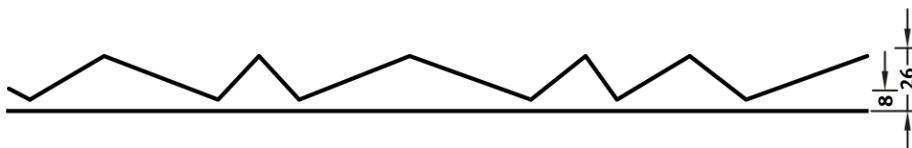

## 2/254 HAZE

The fantasy structure shows polygons of different sizes arranged next to each other, which give the texture a dominant abruptness. Clear corners and edges create a heterogeneous surface that makes the the façade into the limelight.

### DIMENSIONS

Uses	Dimensions (mm)	Order Number
100	▲ 6000 × ► 3000	C2254

100-timer formliners are supplied in an individual dimension within the maximum indicated dimensions.

The specified widths of the 10-timer and 50-timer formliners are a fixed dimension and ensure the continuity of the structure in the case of linear patterns. The longitudinal direction of the pattern is variable and can be ordered from 1 m up to the maximum dimension in 10 cm steps.